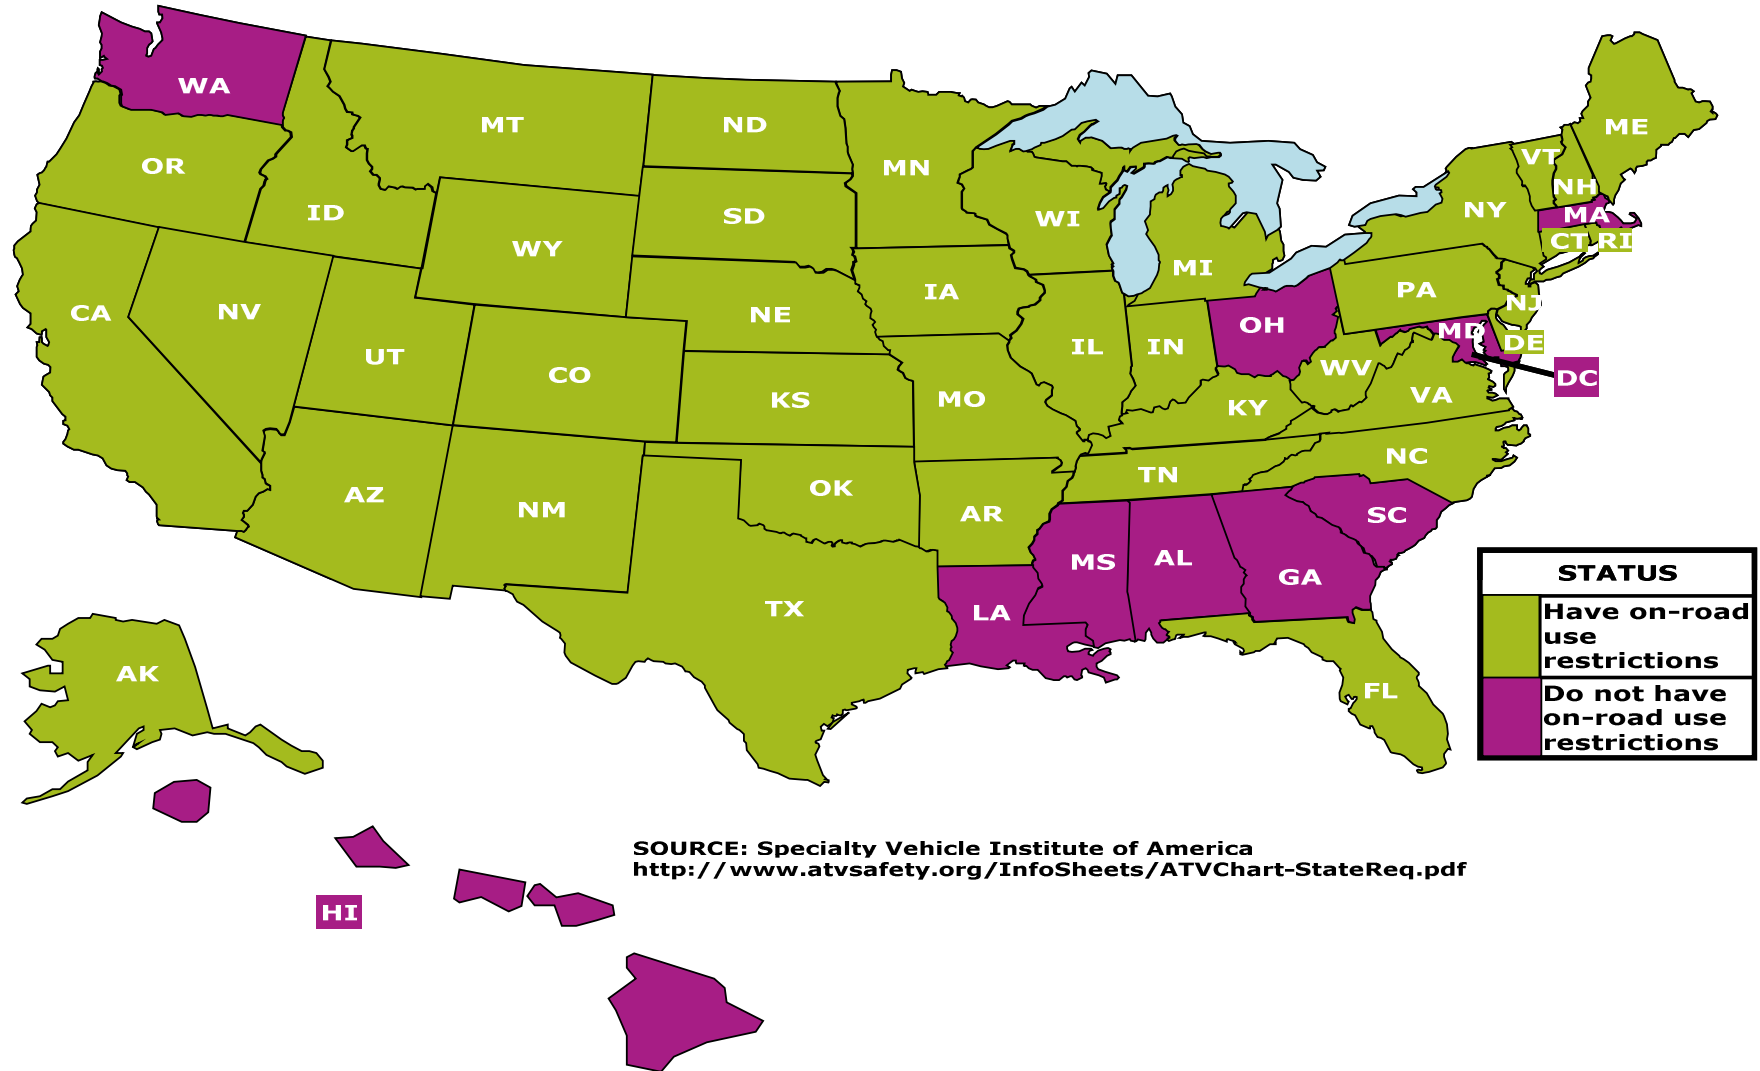

Children's Safety Network

National Injury and Violence Prevention Resource Center

On-Road Use Restrictions for Operating All-Terrain Vehicles by State, SVIA - August 2009

SOURCE: Specialty Vehicle Institute of America
<http://www.atvsafety.org/InfoSheets/ATVChart-StateReq.pdf>