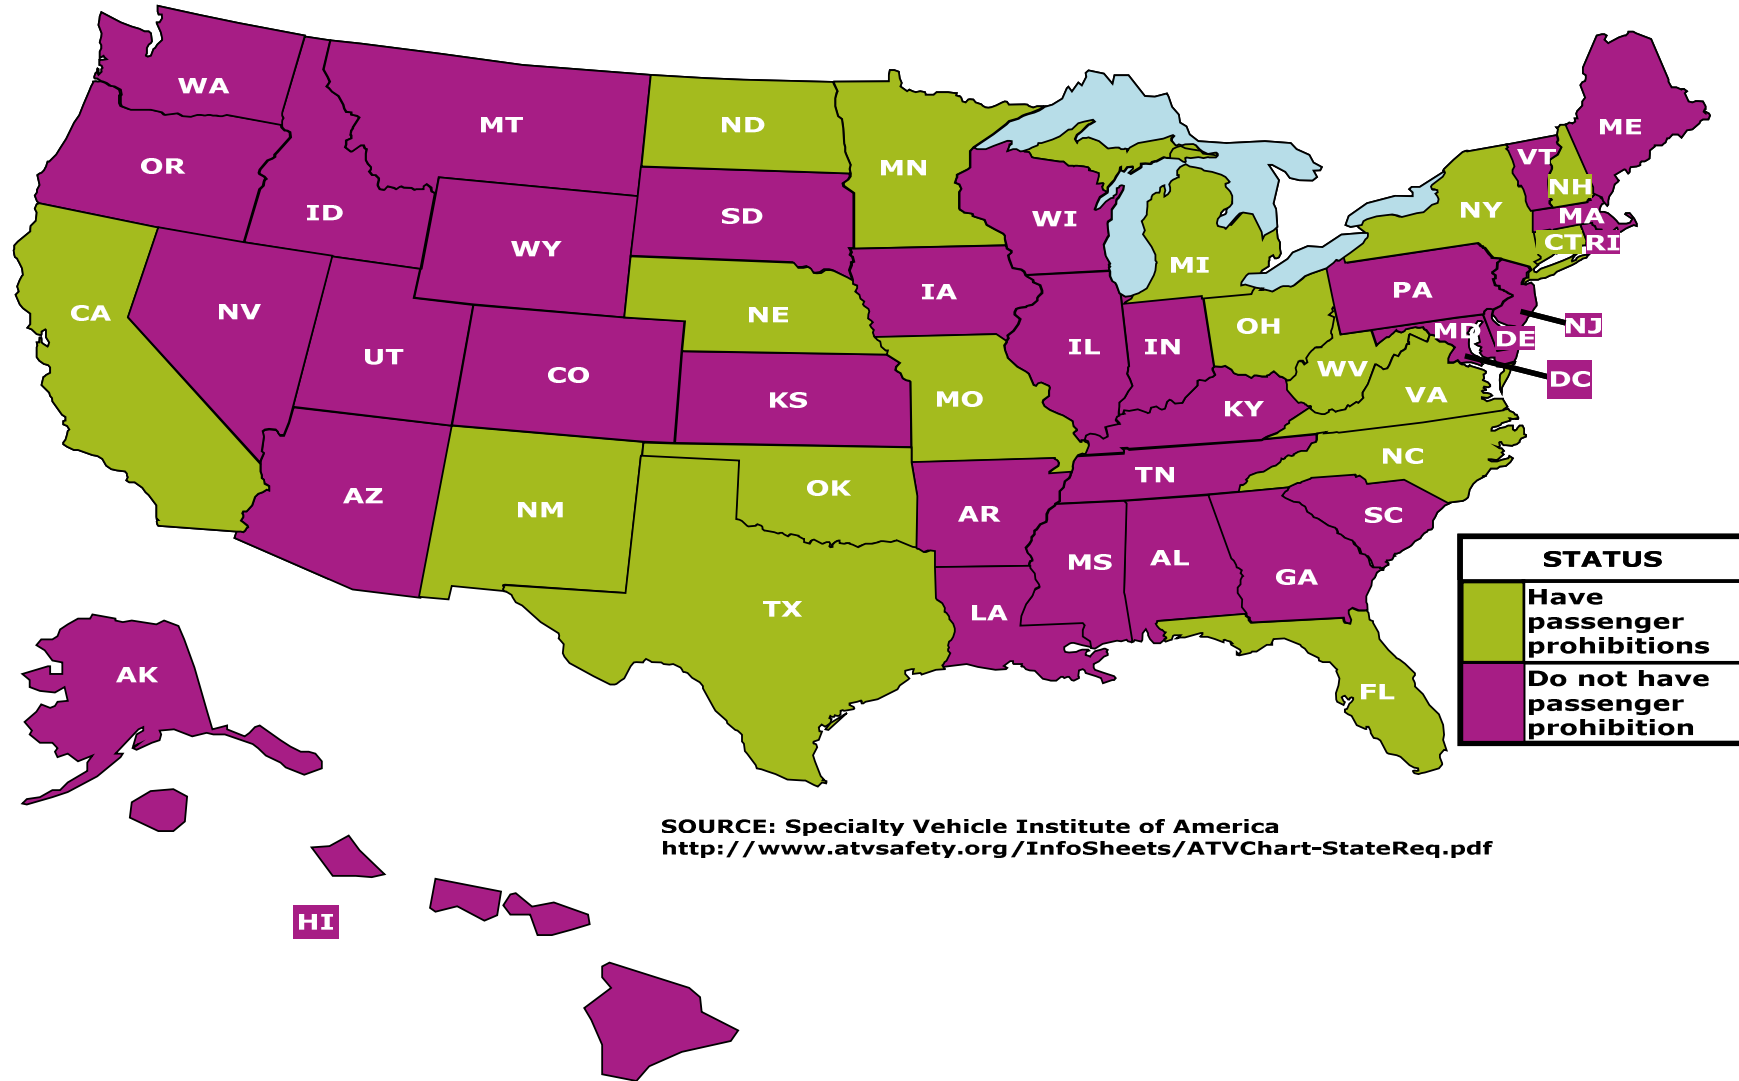

Children's Safety Network

National Injury and Violence Prevention Resource Center

Passenger Prohibition for Operating All-Terrain Vehicles by State, SVIA -

August 2009

SOURCE: Specialty Vehicle Institute of America
<http://www.atvsafety.org/InfoSheets/ATVChart-StateReq.pdf>