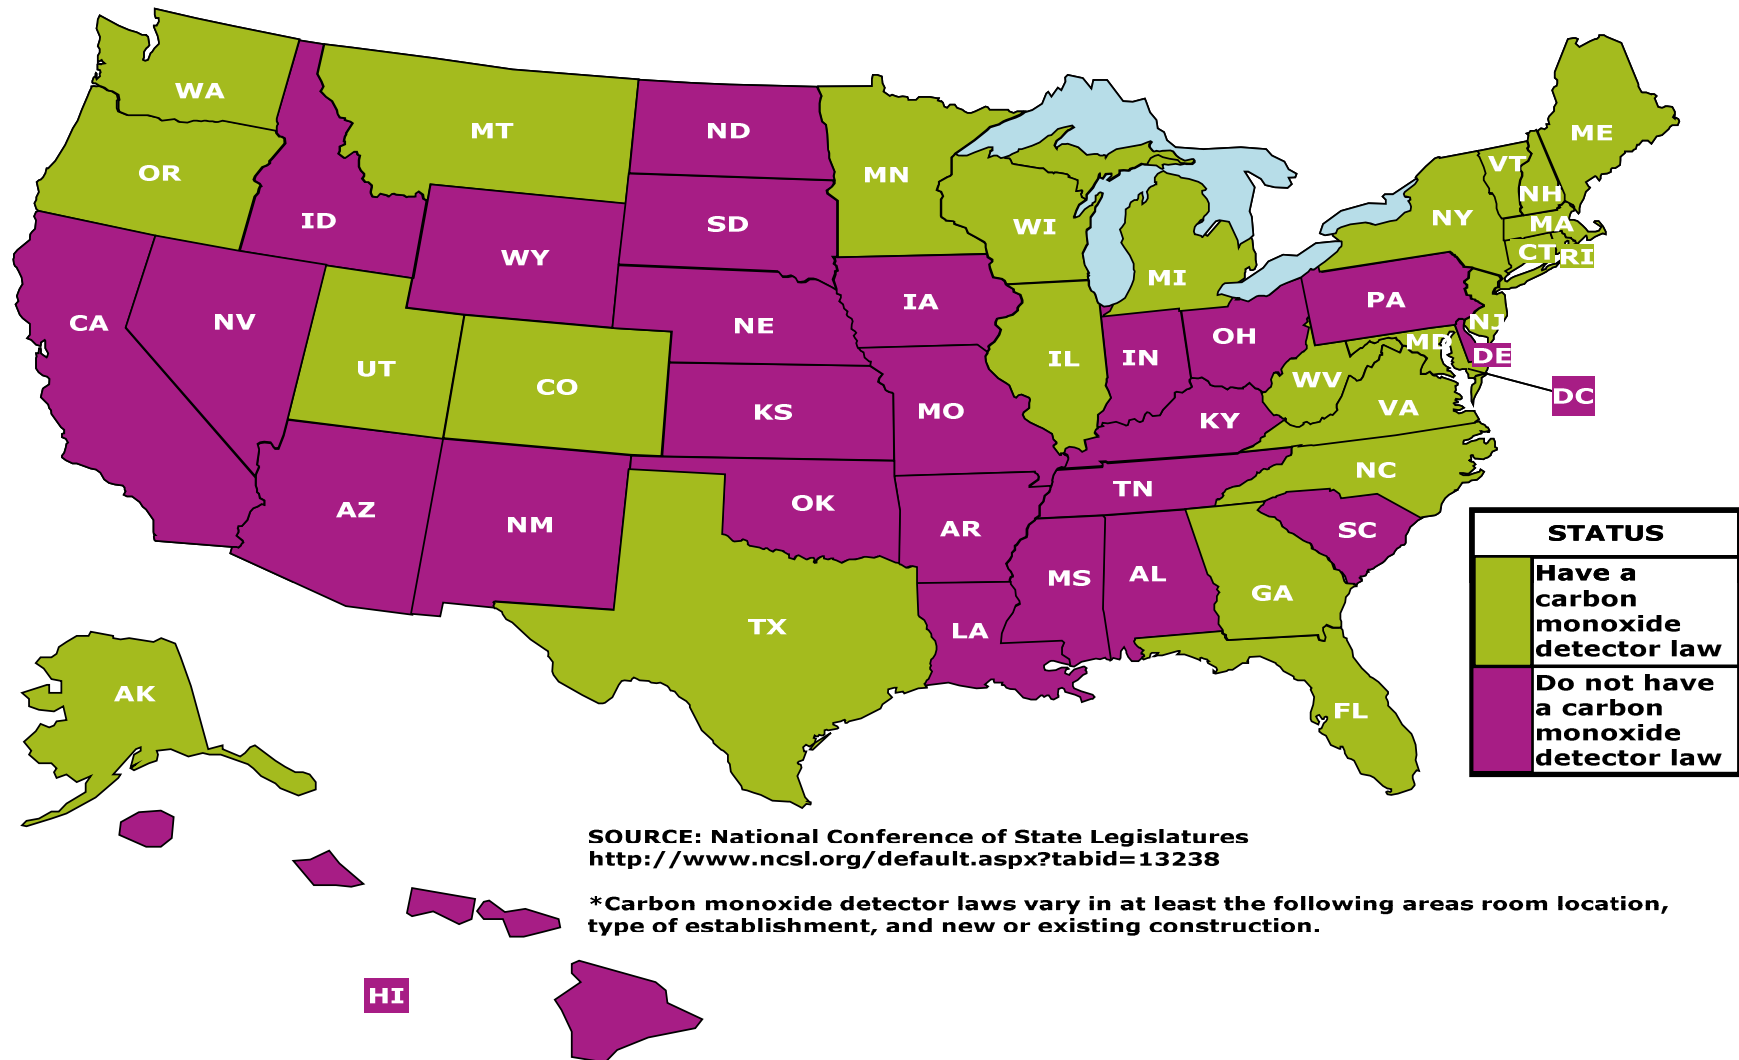

Children's Safety Network

National Injury and Violence Prevention Resource Center

Carbon Monoxide Detector Laws by State, January 2010

SOURCE: National Conference of State Legislatures
<http://www.ncsl.org/default.aspx?tabid=13238>

*Carbon monoxide detector laws vary in at least the following areas room location, type of establishment, and new or existing construction.