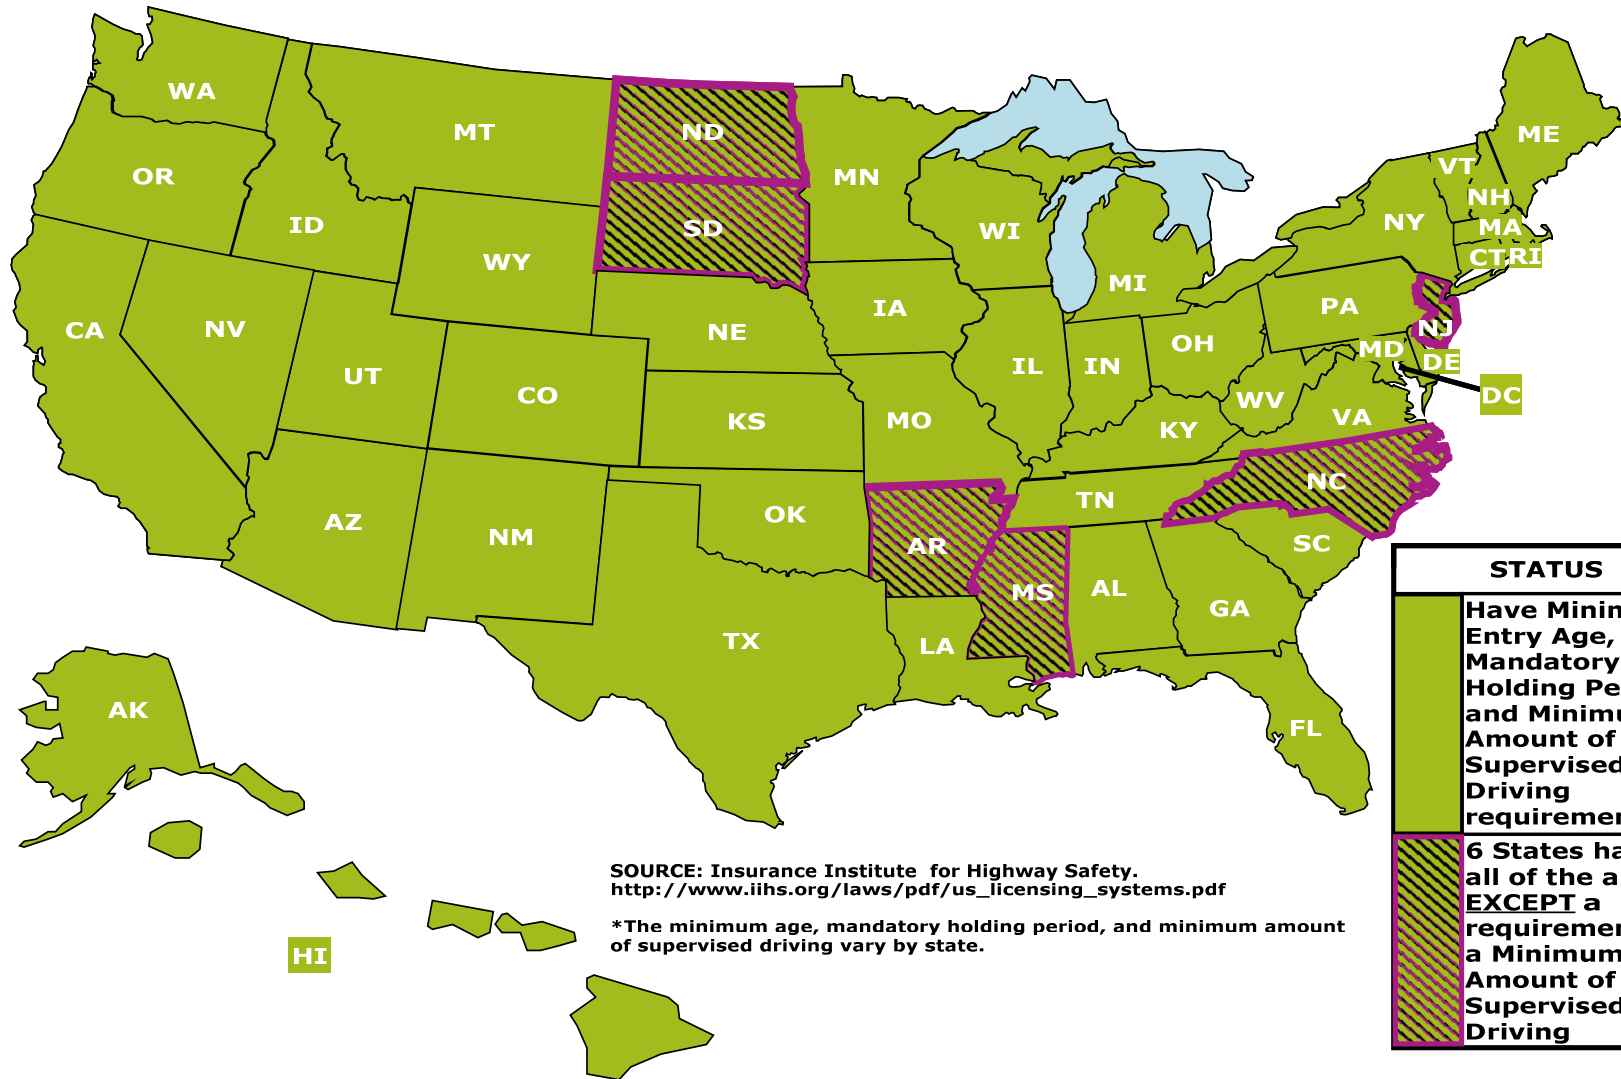

Children's Safety Network

National Injury and Violence Prevention Resource Center

# GDL Learner's Stage by State: \*Minimum Entry Age, Mandatory Holding Period, and Minimum Amount of Supervised Driving, IIHS - February 2010

SOURCE: Insurance Institute for Highway Safety. [http://www.iihs.org/laws/pdf/us\\_licensing\\_systems.pdf](http://www.iihs.org/laws/pdf/us_licensing_systems.pdf)

\*The minimum age, mandatory holding period, and minimum amount of supervised driving vary by state.