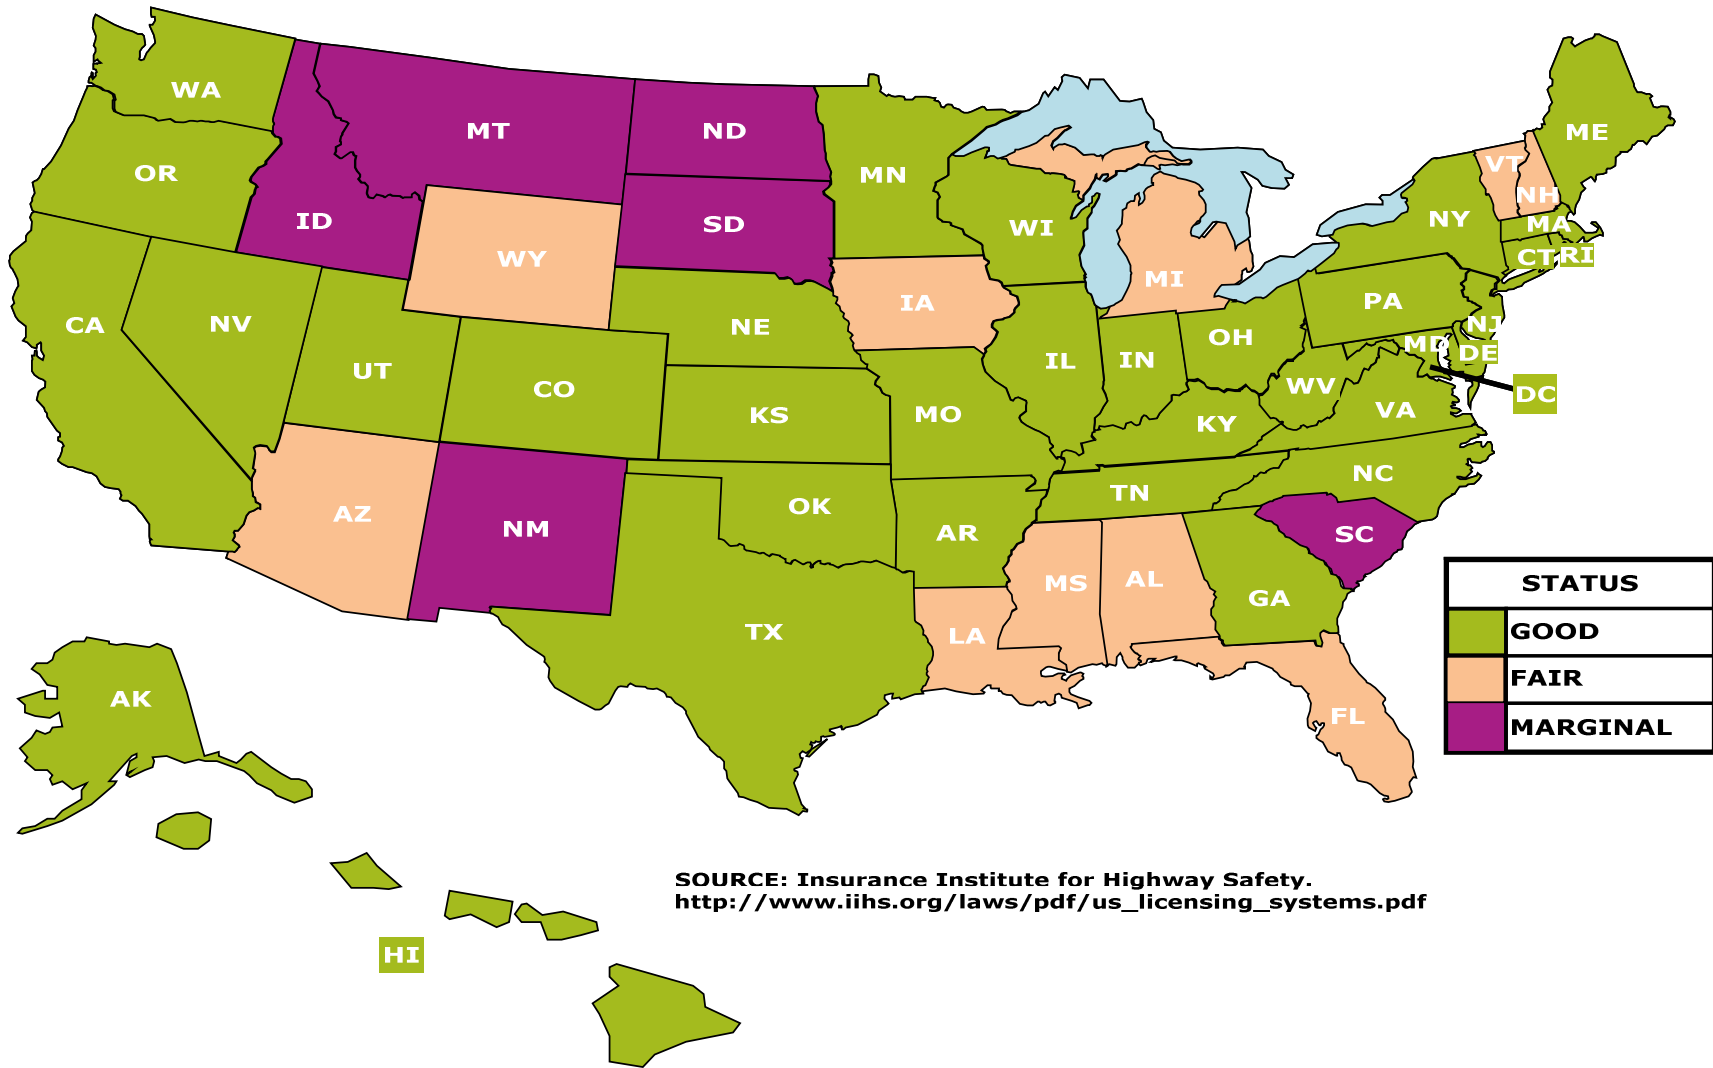

**GDL: Ratings of US Licensing Systems for Young Drivers by State IIHS -  
 February 2010**

**SOURCE: Insurance Institute for Highway Safety.**  
[http://www.iihs.org/laws/pdf/us\\_licensing\\_systems.pdf](http://www.iihs.org/laws/pdf/us_licensing_systems.pdf)