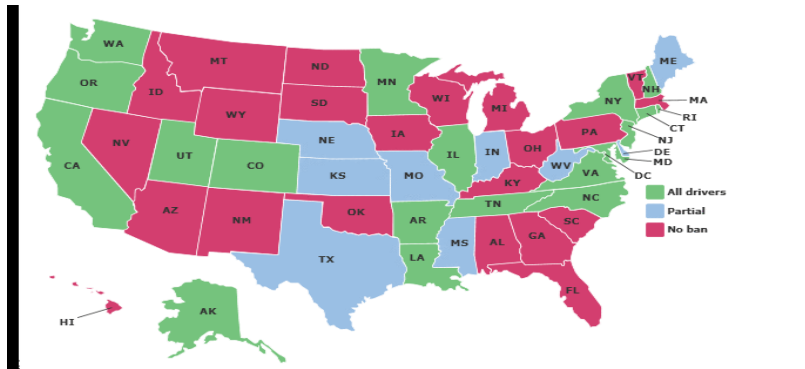

Texting Bans for Young Drivers by State IIHS - February 2010

SOURCE: Insurance Institute for Highway Safety. <http://www.iihs.org/laws/maptextingbans.aspx>

"Partial" means novice drivers.