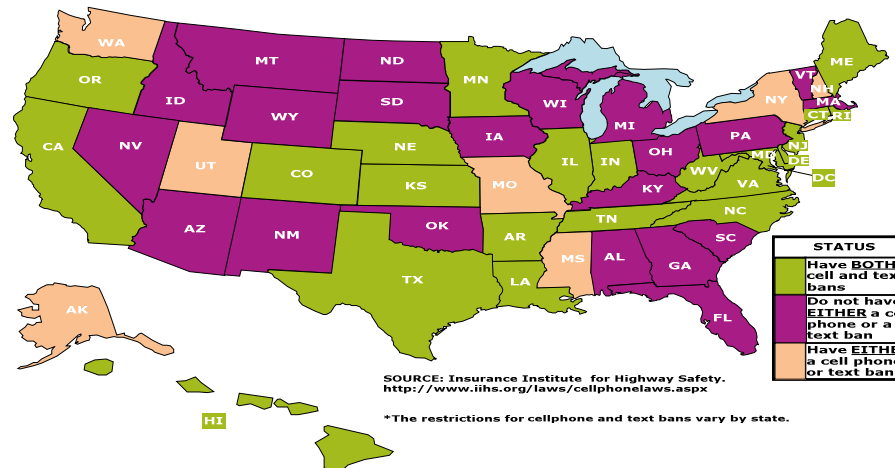

GDL: Cellphone and Text Bans* by State for Young and Novice Drivers, IIHS - February 2010

*The restrictions for cellphone and text bans vary by state.